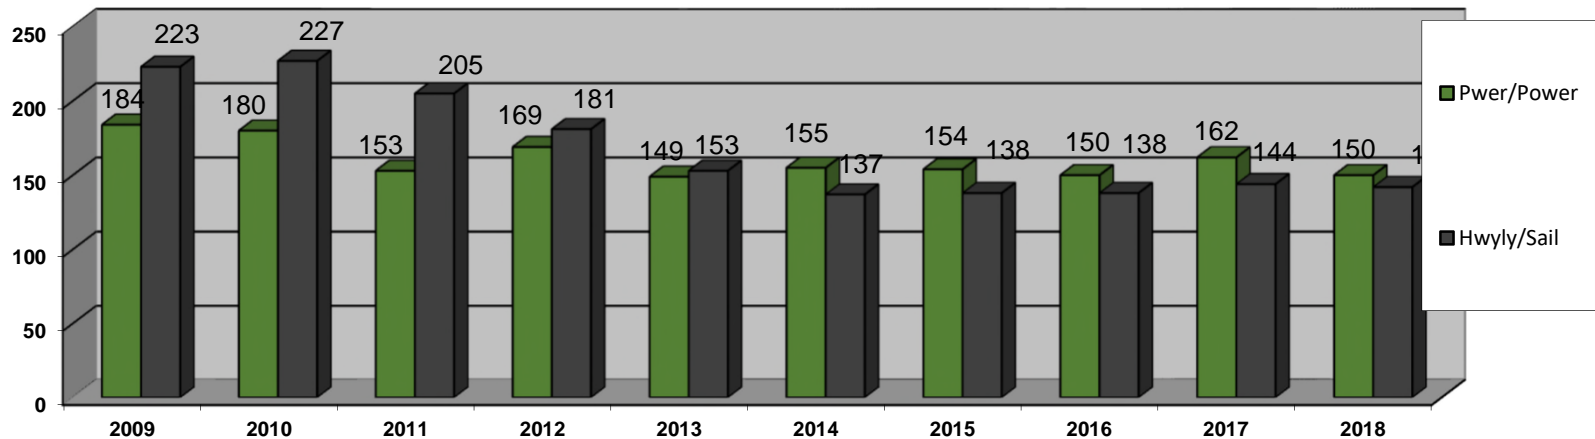

Nifer o gychod Hwyllo/Pwer yn yr Hafan - No. of sailing/power vessels in the Hafan