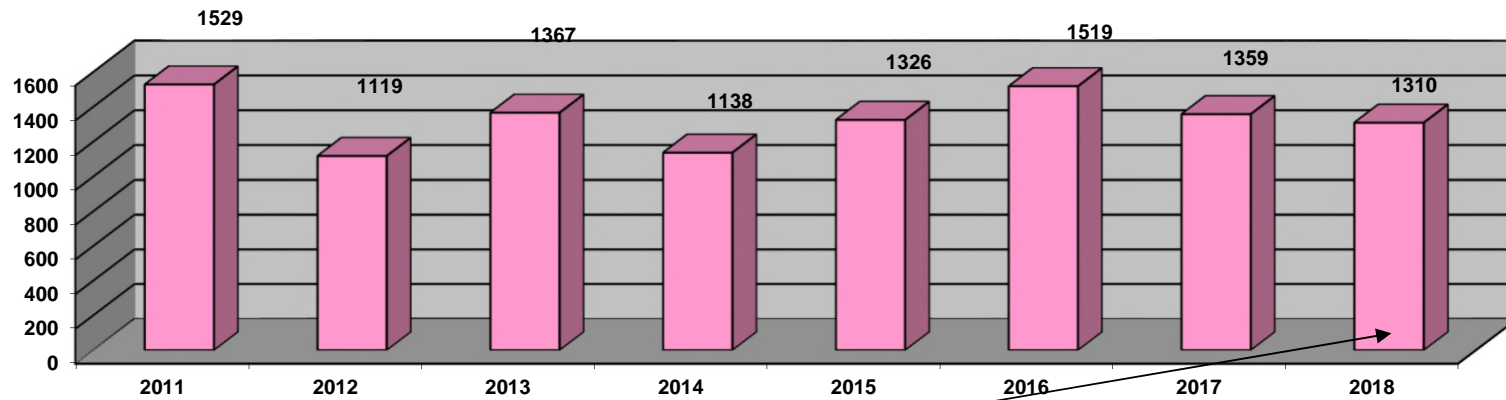

Ystadegau Blynyddol *Hafan Pwllheli* - i Mawrth 2019  
Annual Statistics for *Hafan Pwllheli* - to March 2019

Nifer o gychod ymwelwyr mewn blwyddyn - No. of visiting vessels per year

Hyd at Chwefror Up to February 2019