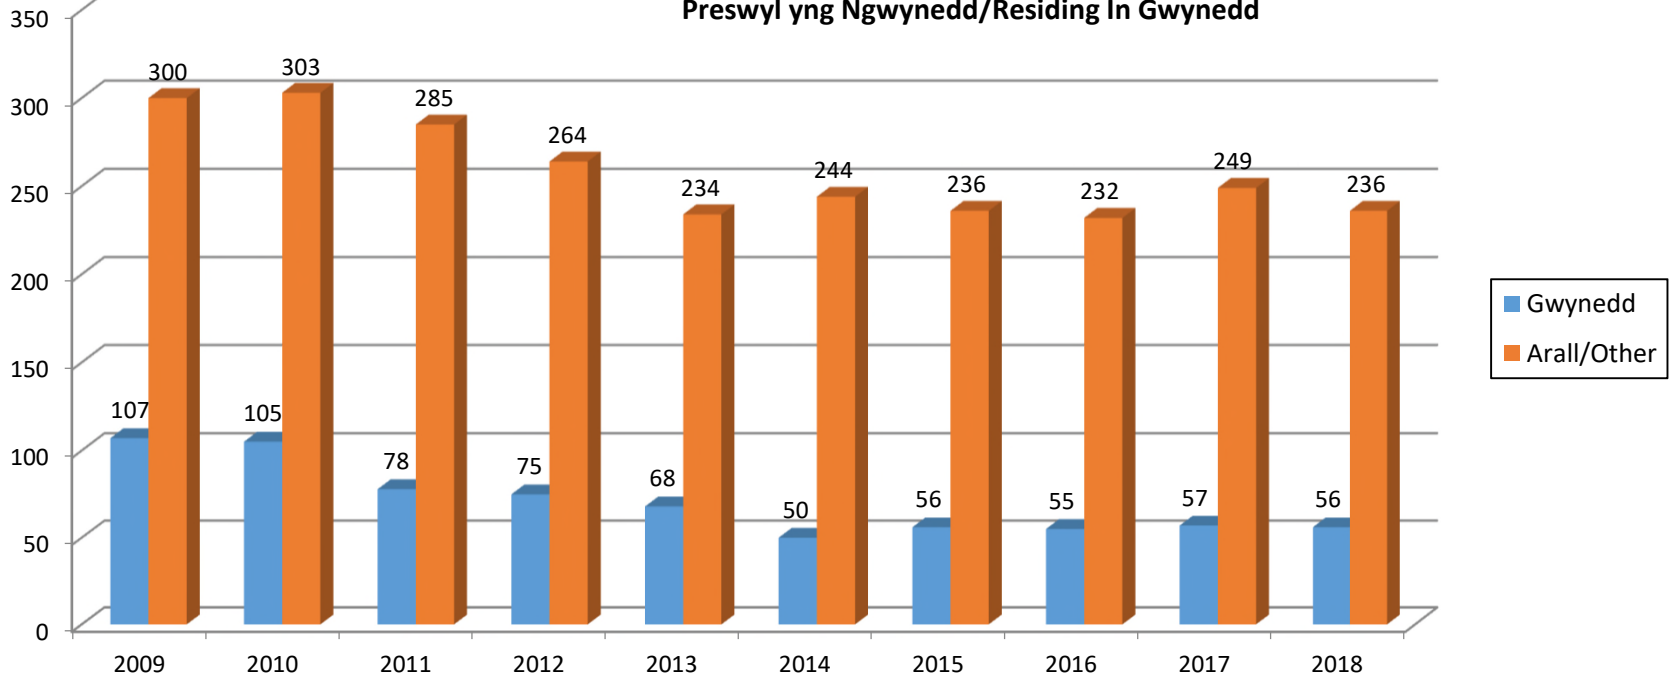

Cyfanswm medr cychod ymwelwyr - Total mts visiting vessels

Hyd at Chwefror Up to February 2019

Nifer o gychod Hwyllo/Pwer yn yr Hafan - No. of sailing/power vessels in the Hafan

Preswyl yng Ngwynedd/Residing In Gwynedd