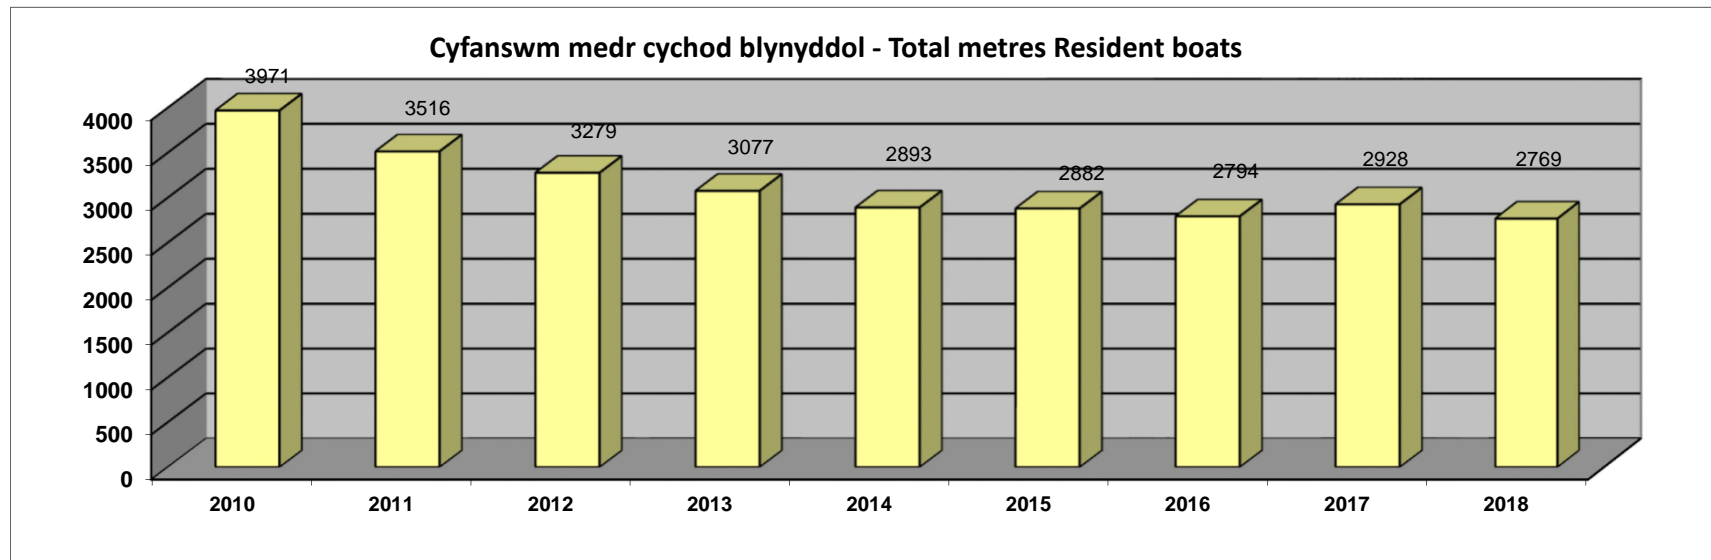

Ystadegau Blynyddol *Hafan Pwllheli* - i Mawrth 2019  
Annual Statistics for *Hafan Pwllheli* - to March 2019

Nifer o gychod ymwelwyr mewn blwyddyn - No. of visiting vessels per year

Hyd at Chwefror Up to February 2019