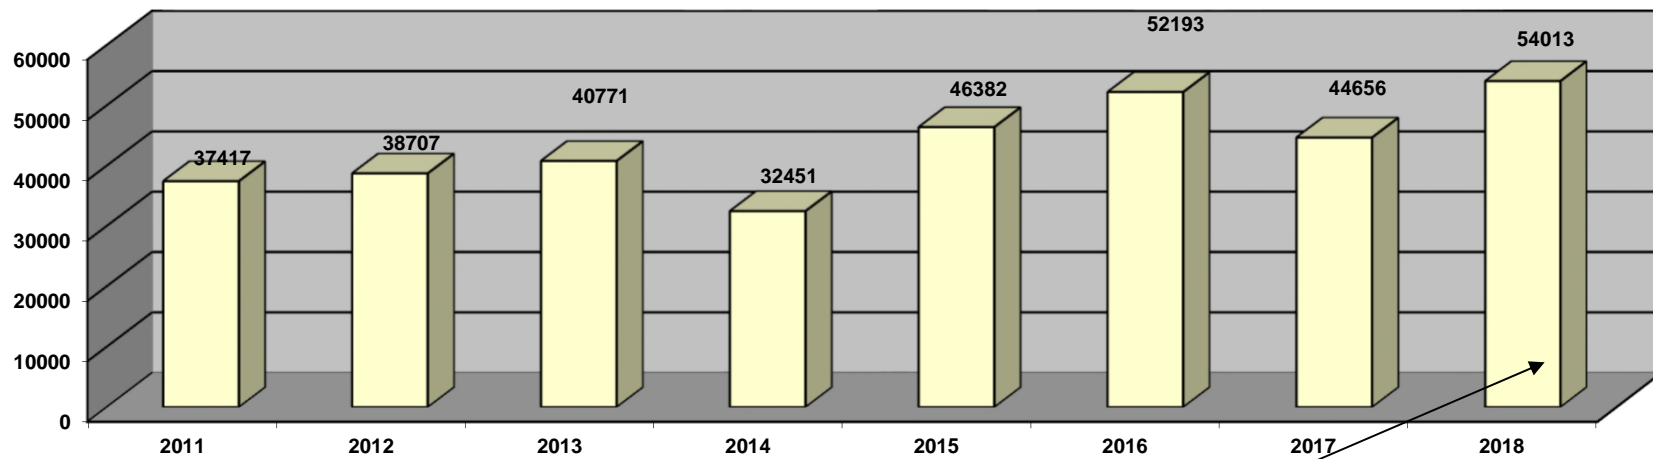

Cyfanswm medr cychod ymwelwyr - Total mts visiting vessels

Hyd at Chwefror Up to February 2019