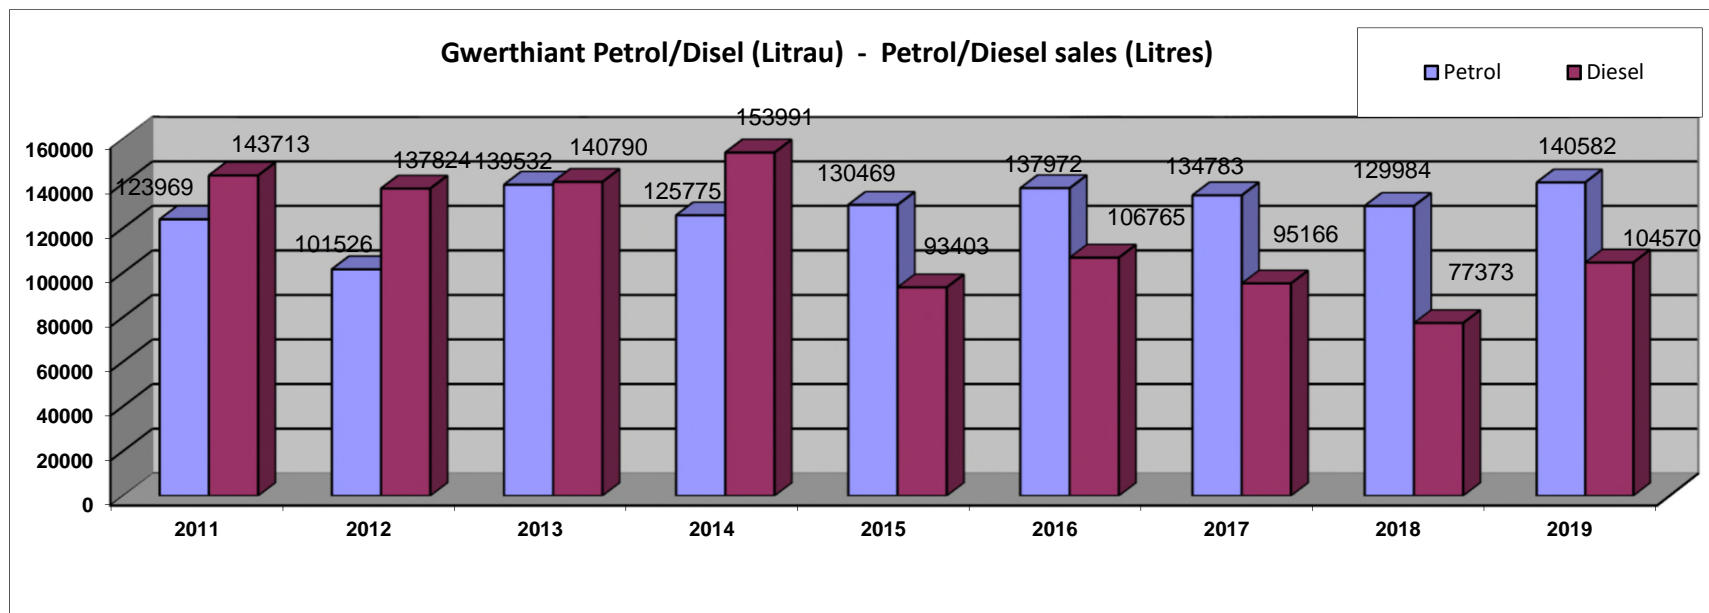

Cyfanswm medr cychod ymwelwyr - Total mts visiting vessels

Hyd at Chwefror Up to February 2019

Nifer o gychod Hwyllo/Pwer yn yr Hafan - No. of sailing/power vessels in the Hafan

Preswyl yng Ngwynedd/Residing In Gwynedd