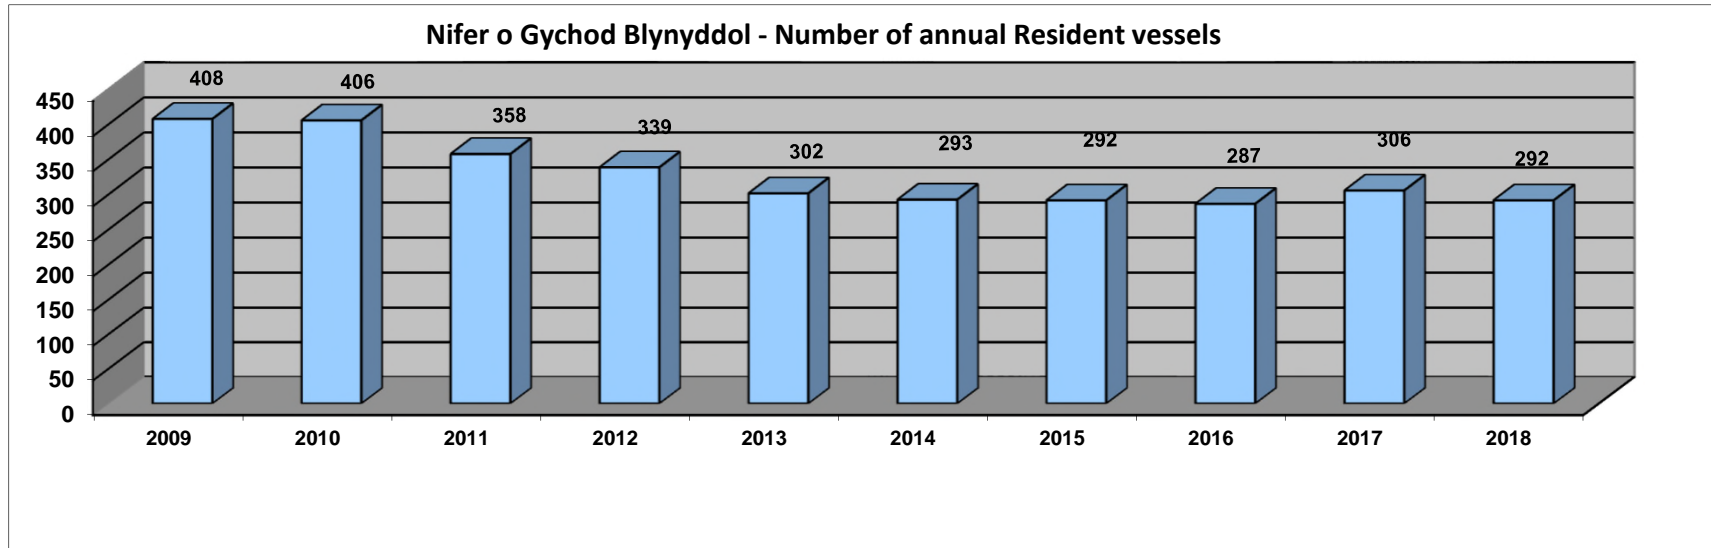

Ystadegau Blynyddol *Hafan Pwllheli* - i Mawrth 2019  
Annual Statistics for *Hafan Pwllheli* - to March 2019

Nifer o gychod ymwelwyr mewn blwyddyn - No. of visiting vessels per year

Hyd at Chwefror Up to February 2019